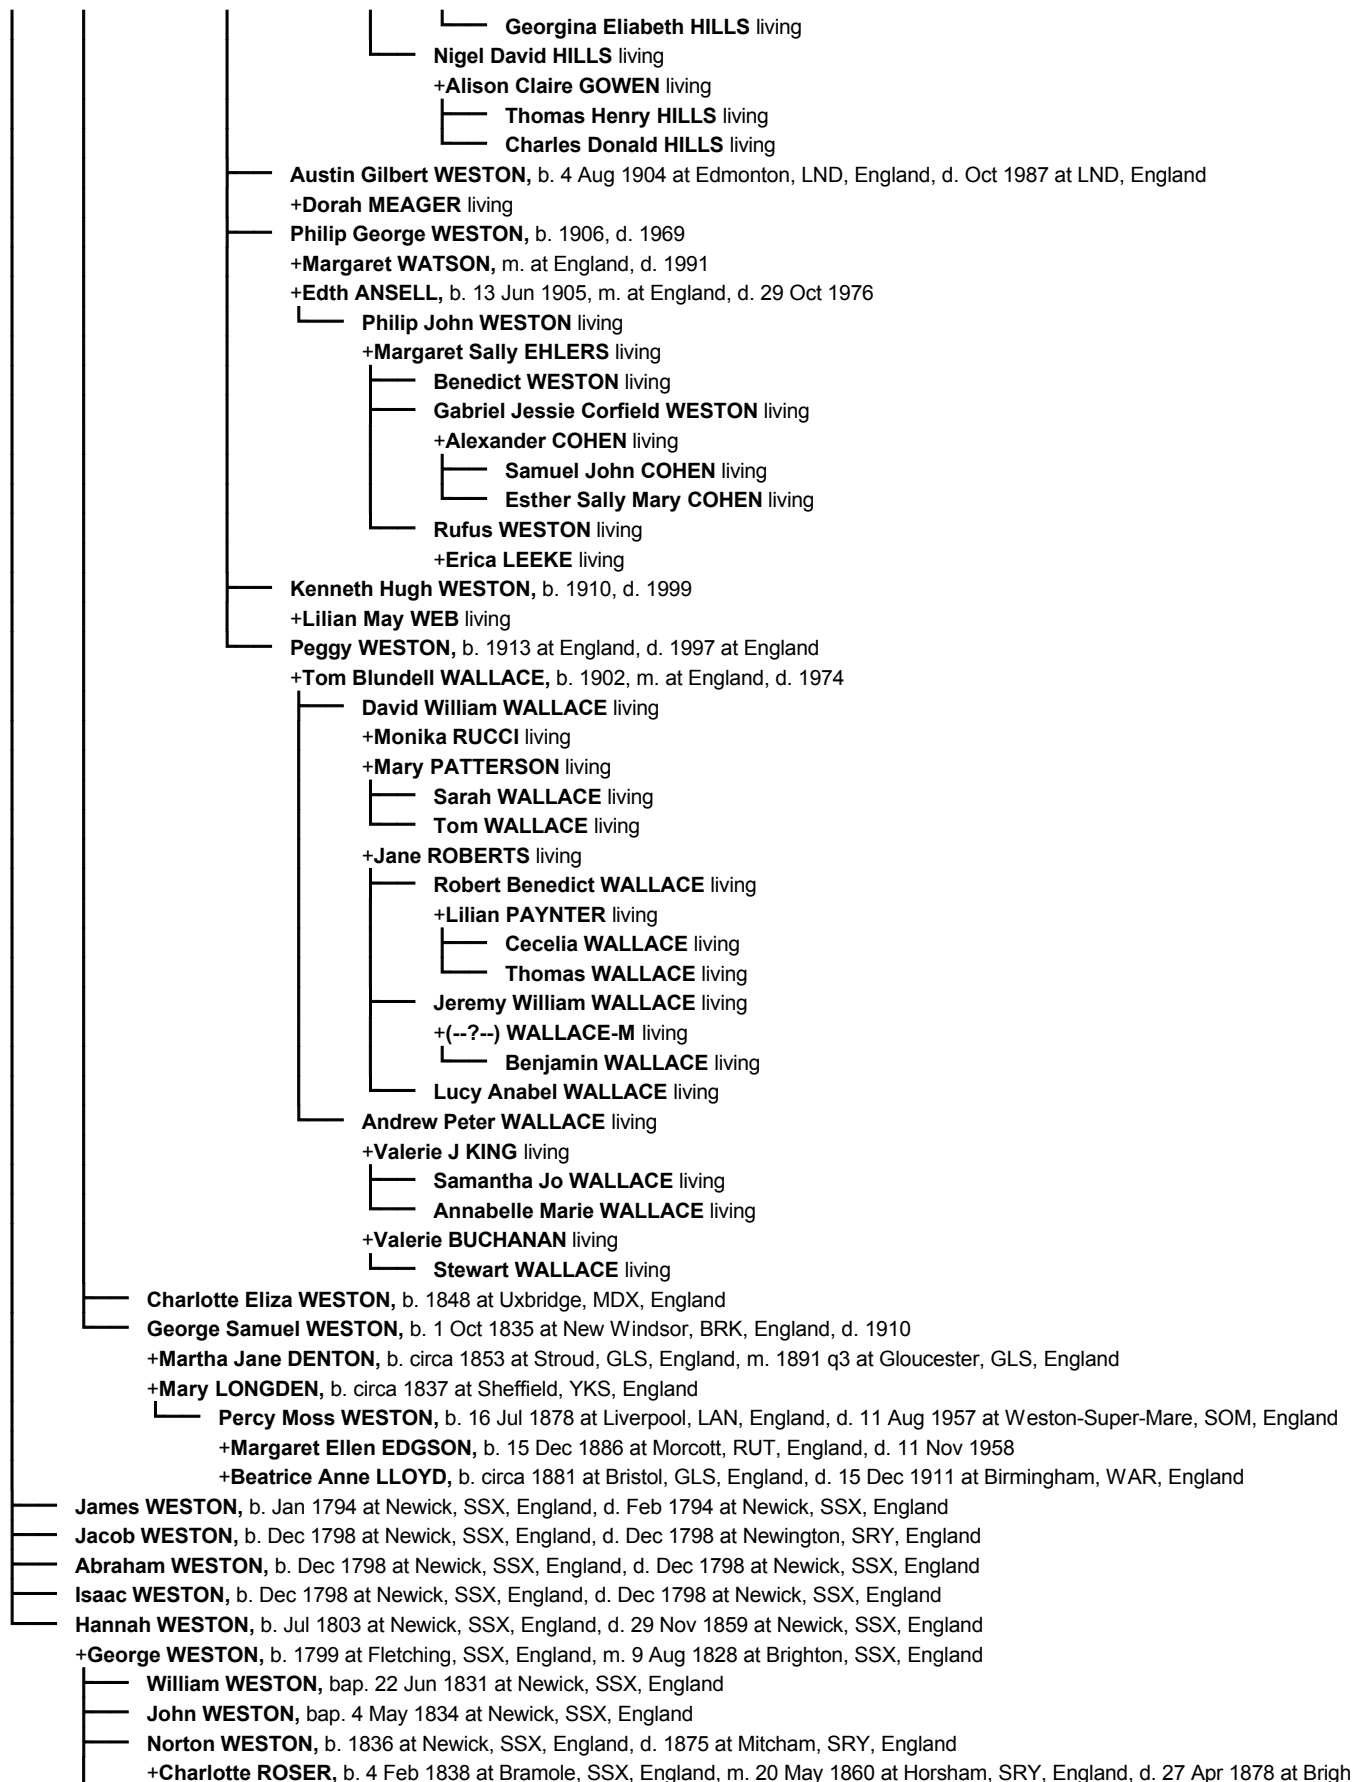

Descendant Indented Chart

— **Walter ROSER**, b. 17 Sep 1862 at Newick, SSX, England
 — **Amos WESTON**, b. 1840 at Newick, SSX, England, d. circa 1860 at Holborn, LND, England
 — **Mary ATTREE**, b. 1 May 1746 at Wivelsfield, SSX, England, d. at Newick, SSX, England
 — **Sarah ATTREE**, b. circa 1750 at Newick, SSX, England, d. at Newick, SSX, England
 — **+William WESTON**, bap. 14 Jun 1747 at Newick, SSX, England, m. at England, d. at Newick, SSX, England
 — **Robert WESTON**, b. 1792
 — **+Ann PELLING** living
 — **John WESTON**, b. 1773
 — **William WESTON**, b. 1777
 — **Henry WESTON**, b. 1779
 — **+Elizabeth BROOK**, b. 1780, m. 1907
 — **George WESTON**, b. 1799 at Fletching, SSX, England
 — **+Hannah WESTON**, b. Jul 1803 at Newick, SSX, England, m. 9 Aug 1828 at Brighton, SSX, England, d. 29 Nov 1859 at Newick, SS
 — **William WESTON** (see above)
 — **John WESTON** (see above)
 — **Norton WESTON** (see above)
 — **Amos WESTON** (see above)
 — **Thomas WESTON**, b. 1771
 — **Mary WESTON**, b. 1775
 — **Elizabeth WESTON**, b. 1775
 — **Hannah WESTON**, b. 1781
 — **Martha WESTON**, b. 1784
 — **Jane ATTREE**, b. 1753 at Newick, SSX, England, d. 1800 at Chelly, SSX, England
 — **unknown ATTREE**, b. 1754 at Newick, SSX, England, d. at Newick, SSX, England
 — **Thomas ATTREE**, b. 1754 at Newick, SSX, England, d. 1793 at Newick, SSX, England
 — **John ATTREE**, b. 1757 at Newick, SSX, England, d. 1795 at West Firle, SSX, England
 — **+Mary GLADMAN**, b. 1756 at West Firle, SSX, England, m. at England, d. 1821 at West Firle, SSX, England
 — **George ATTREE**, b. 1779 at West Firle, SSX, England, d. 1846 at Brighton, SSX, England
 — **Jesse ATTREE**, b. 1780 at West Firle, SSX, England, d. 1852 at West Firle, SSX, England
 — **William ATTREE**, b. 1781 at West Firle, SSX, England, d. 1835 at Erith, KEN, England
 — **Harriot ATTREE**, b. 1783 at West Firle, SSX, England
 — **Allen ATTREE**, b. 1785 at West Firle, SSX, England, d. 1831 at Brighton, SSX, England
 — **Mary ATTREE**, b. 1787 at West Firle, SSX, England
 — **Thomas ATTREE**, b. 1792 at West Firle, SSX, England, d. 1871 at Brighton, SSX, England
 — **+Mary PETERS**, b. 1790 at Bolney, SSX, England, m. at England, d. 1857 at Brighton, SSX, England
 — **Thomas ATTREE**, b. 1812 at Brighton, SSX, England
 — **Eliza ATTREE**, b. 1814 at Brighton, SSX, England
 — **Henry ATTREE**, b. 1817 at Brighton, SSX, England, d. 1818 at Brighton, SSX, England
 — **Marianne ATTREE**, b. 1819 at Brighton, SSX, England
 — **Edward T ATTREE**, b. 1 Oct 1821 at Brighton, SSX, England, d. 1894 at Brighton, SSX, England
 — **+Jane Maria CRUNDEN**, b. 1 Sep 1824 at Brighton, SSX, England, m. at England, d. 1889 at Brighton, SSX, England
 — **Edward ATTREE**, b. 1841 at Brighton, SSX, England
 — **Edward ATTREE**, b. 23 Sep 1843 at Brighton, SSX, England, d. 1896 at Brighton, SSX, England
 — **+Mary EDWARDS**, b. 1843 at Worthing, SSX, England, m. at England, d. at Brighton, SSX, England
 — **Alice Maud Mary ATTREE**, b. 1866 at Brighton, SSX, England
 — **Thomas E ATTREE**, b. circa 1872 at Brighton, SSX, England
 — **Harry ATTREE**, b. 10 Sep 1874 at Brighton, SSX, England
 — **+Ada PIPER**, b. 1878, m. at England, d. 1927 at Reading, BRK, England
 — **Ethel ATTREE** living
 — **Mabel E ATTREE** living
 — **Harry James ATTREE**, b. 1904 at Brighton, SSX, England, d. 1949 at Lancaster, LAN, England
 — **Minnie Florence ATTREE** living
 — **Nellie Violet ATTREE** living
 — **Albert Percy ATTREE**, b. 18 Apr 1911 at Brighton, SSX, England, d. 1983 at Portsmouth, HAM, England
 — **+Blanche REDMAN**, b. 7 Mar 1915 at Bermuda, m. at Bermuda, d. 2003 at Portsmouth, HAM, England
 — **Roger Edward ATTREE**, b. 15 Aug 1935 at Bermuda, d. Oct 2000 at Midhurst, SSX, England
 — **Michael ATTREE** living
 — **+Maureen NICHOLS** living
 — **Catherine Lisa ATTREE** living
 — **Smantha Jane ATTREE** living